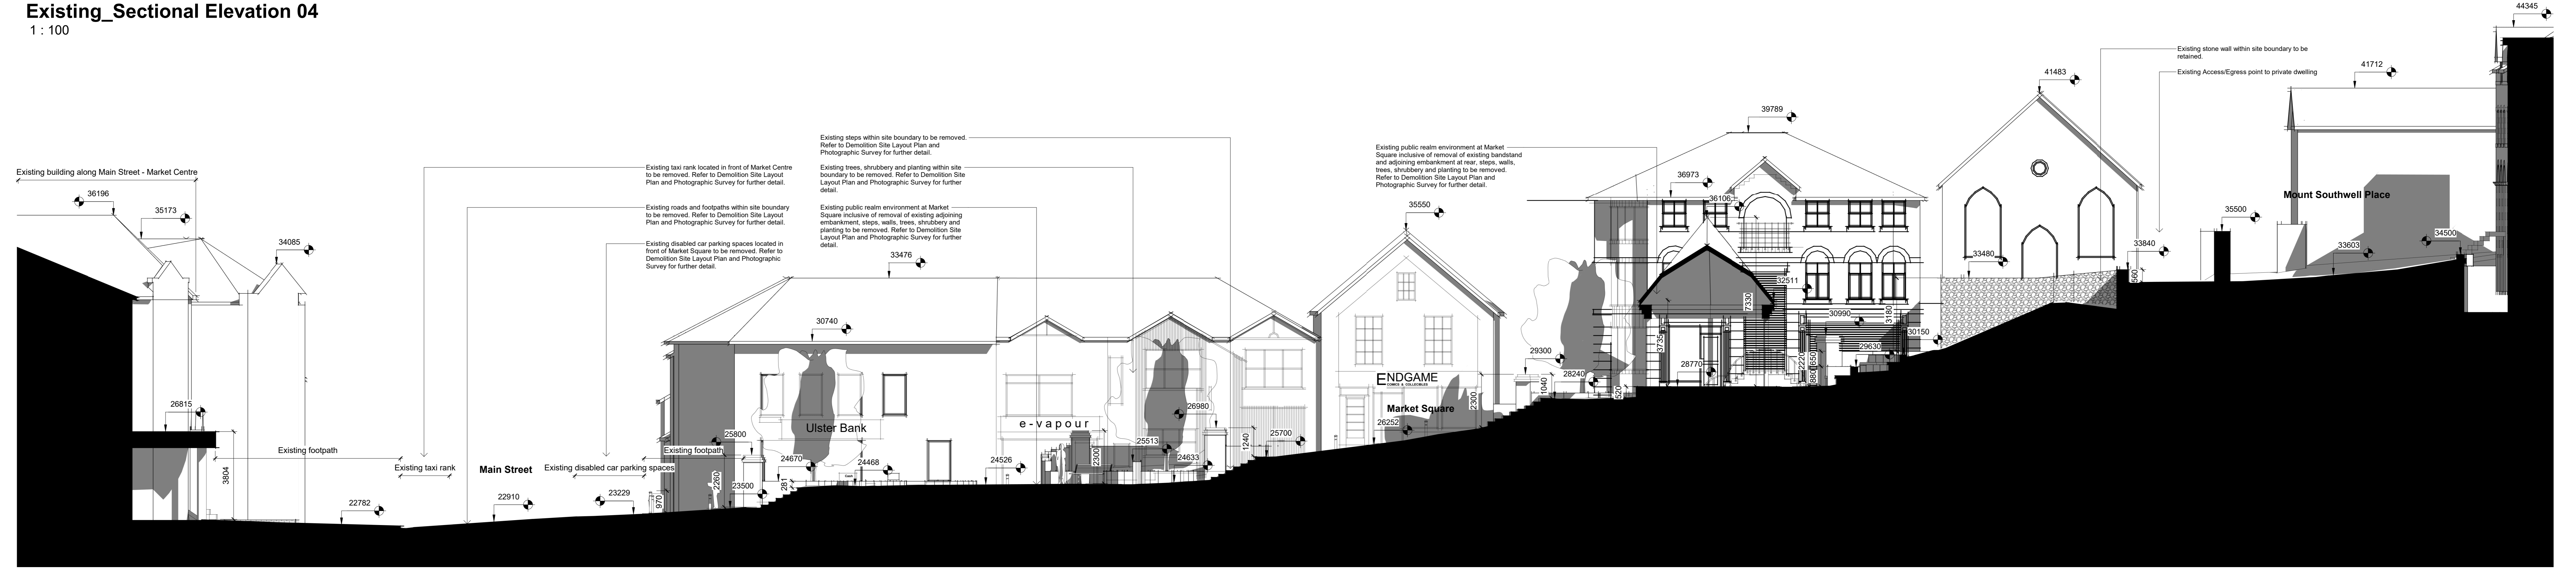

Existing Sectional Elevation 05
1 : 100

Rev	Date	Description	Issued by